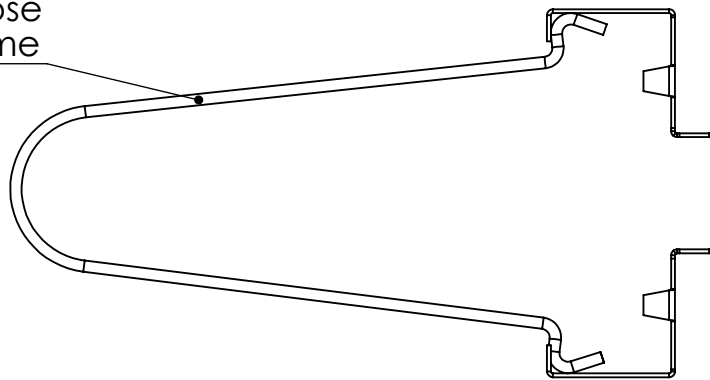

### Wire Anchors

Ships loose  
with frame

\*Made by other manufacturer  
Not available in stainless

\*Minimum Jamb Depth: 2-3/4"  
Maximum Jamb Depth: 12"