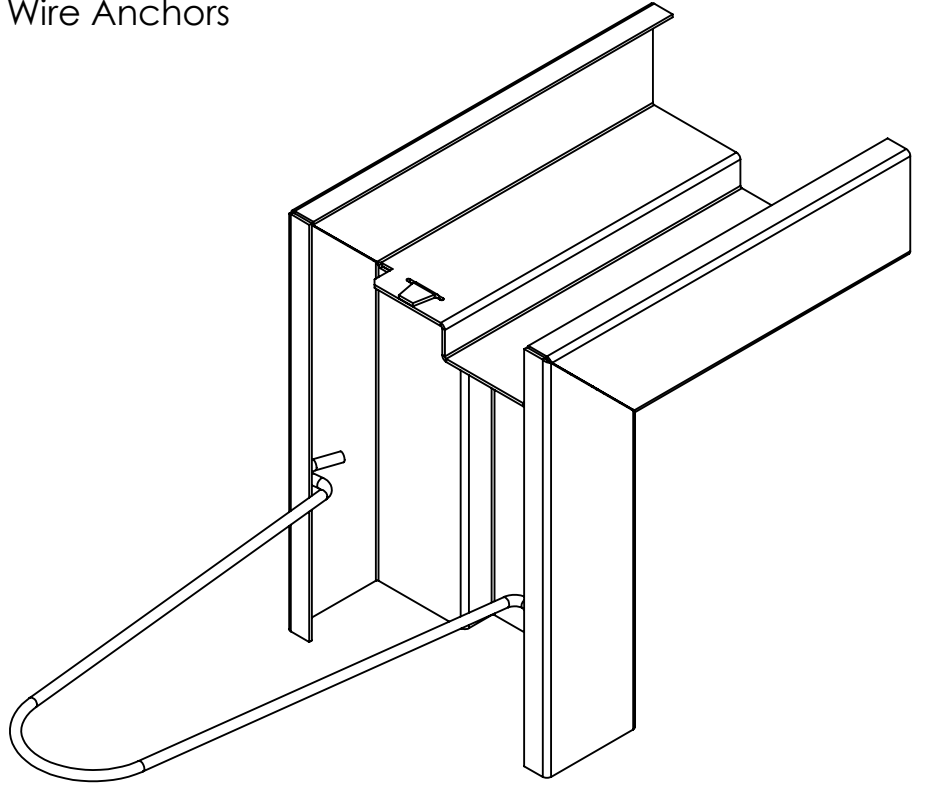

### Wire Anchors

Ships loose  
with frame

\*Made by other manufacturer  
Not available in stainless

\*Minimum Jamb Depth: 2-3/4"  
Maximum Jamb Depth: 12"