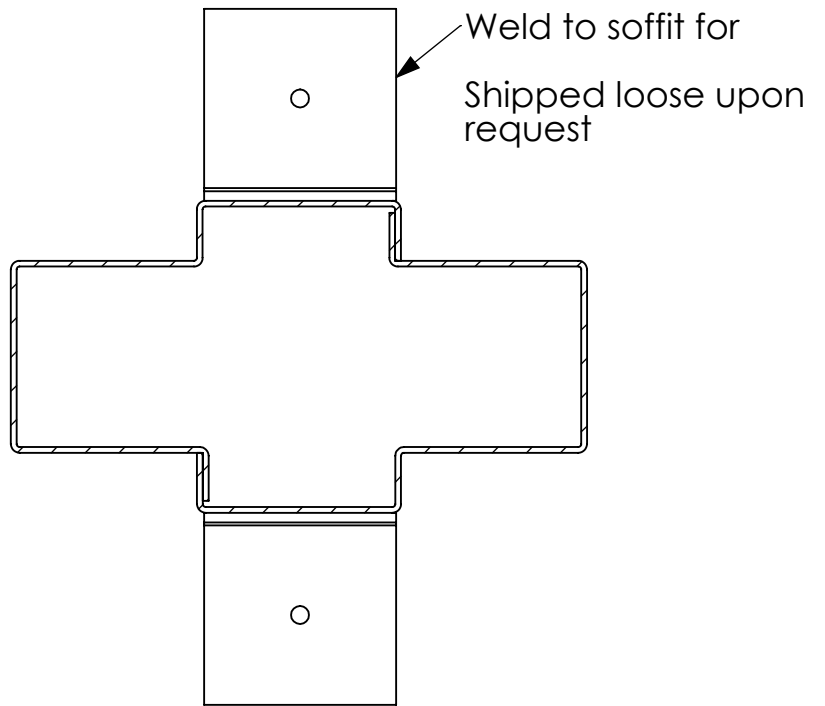

## Removable Mullion Bracket and Assembly

14 Gauge

Soffit width-

1/8"