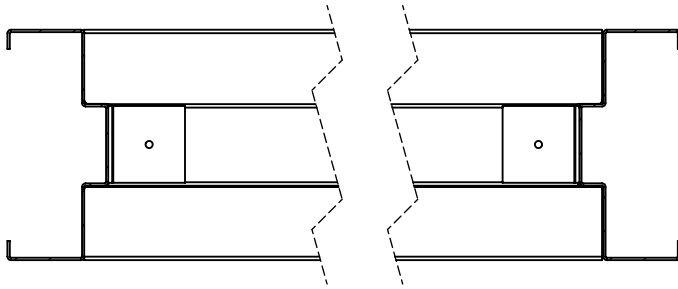

## Removable Mullion Bracket and Assembly

14 Gauge

Soffit width-

1/8"